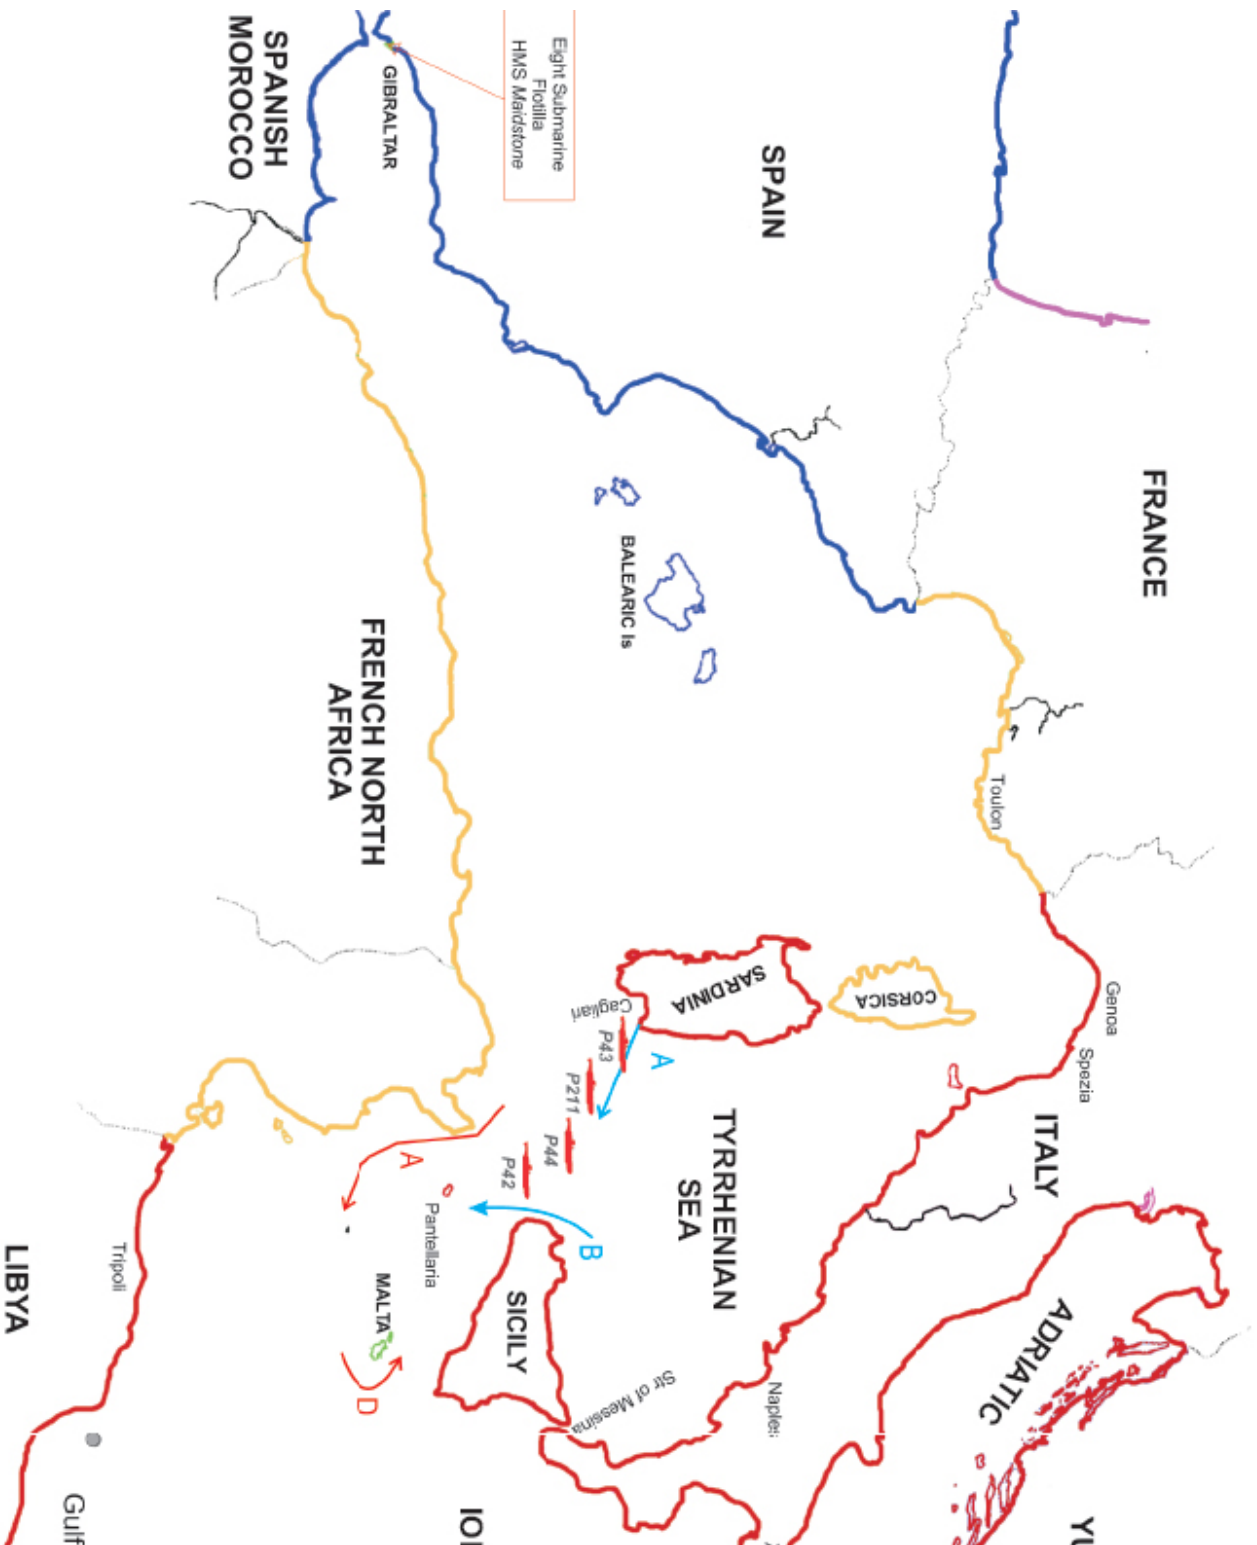

Map 33
 Submarine covering operations for Malta convoys
 Harpoon and Vigorous June 1942

- A** Night 14 -15 June Harpoon convoy passes the Sicilian Narrows
- B** 15 June Vigorous convoy turns back
- C** 15 June P35 sinks Trento (already damaged by RAF)
- D** Night 14 -15 June Two merchant ships arrive Malta
- E** 21 June Tobruk falls.
- F** 30 June Axis advance on El Alamein
- G** 30 June Medway sunk on way to Haifa
- A** pm 13 June Italian Cruisers leave Cagliari
- B** 14 - 15 June Italian Cruisers pass Maritimo southbound
- C** am 15 June Italian Fleet passes through Tenth Flotilla patrol line.
- D** 15 June Mutual interference between torpedo bombers and submarines
- E** 22 June Italian Fleet retires passing clear of First Flotilla patrol line
- F** 23 June Turbulent sinks small vessel (Cyrenican Co)
- G** 24 June Thrasher sinks S. Antonio of 1480 tons (Sirtre)
- D** 29 June Turbulent sinks Regulus of 1085 tons (Sirtre)
- E** Thrasher sinks Naval Transport Diana of 1570 tons (Tobruk)

YUGOSLAVIA

- British submarines
- Allied coasts
- Axis (Italian) coasts
- Axis (German) coasts
- Neutral coasts
- Hostile neutral coasts
- Movements of Malta convoys
- Italian Fleet movements
- Large warship sunk
- Small warship sunk
- Merchant ship sunk