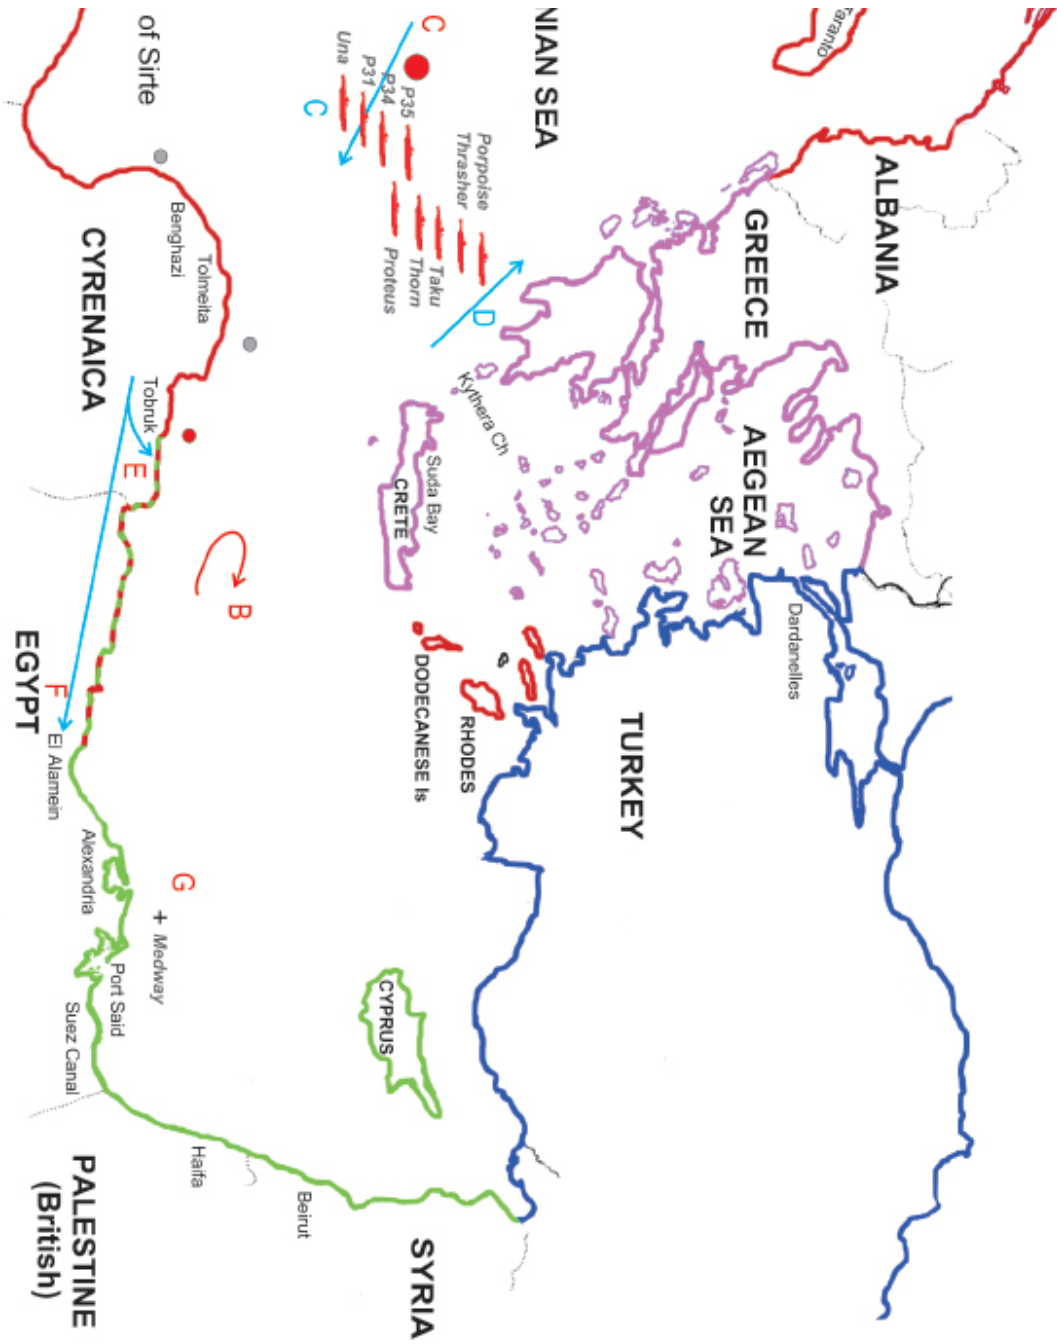

Map 33
 Submarine covering operations for Malta convoys
 Harpoon and Vigorous June 1942

- A** Night 14 -15 June Harpoon convoy passes the Sicilian Narrows
- B** 15 June Vigorous convoy turns back
- C** 15 June P35 sinks Trento (already damaged by RAF)
- D** Night 14 -15 June Two merchant ships arrive Malta
- E** 21 June Tobruk falls.
- F** 30 June Axis advance on El Alamein
- G** 30 June Medway sunk on way to Haifa
- A** pm 13 June Italian Cruisers leave Cagliari
- B** 14 - 15 June Italian Cruisers pass Maritimo southbound
- C** am 15 June Italian Fleet passes through Tenth Flotilla patrol line.
- D** 15 June Mutual interference between torpedo bombers and submarines
- E** 22 June Italian Fleet retires passing clear of First Flotilla patrol line
- F** 23 June Turbulent sinks small vessel (Cyrenican Co)
- G** 24 June Thrasher sinks S. Antonio of 1480 tons (Sirtre)
- D** 29 June Turbulent sinks Regulus of 1085 tons (Sirtre)
- E** Thrasher sinks Naval Transport Diana of 1570 tons (Tobruk)

YUGOSLAVIA

- British submarines
- Allied coasts
- Axis (Italian) coasts
- Axis (German) coasts
- Neutral coasts
- Hostile neutral coasts
- Movements of Malta convoys
- Italian Fleet movements
- Large warship sunk
- Small warship sunk
- Merchant ship sunk